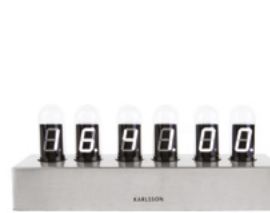

**Table Clock Cathode Brushed
KA4207**
Quantity: 2
Material: Steel - Colour: Gold
H. 11cm W. 28cm D. 7,5cm

Incl. adapter

**Table Clock Cathode Brushed
KA4208**
Quantity: 2
Material: Steel - Colour: Steel
H. 11cm W. 28cm D. 7,5cm