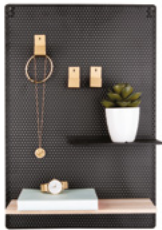

Memo Board Perky Mesh
PT3442BK
Quantity: 2
Material: Iron - Colour: Black
H. 52cm W. 35cm