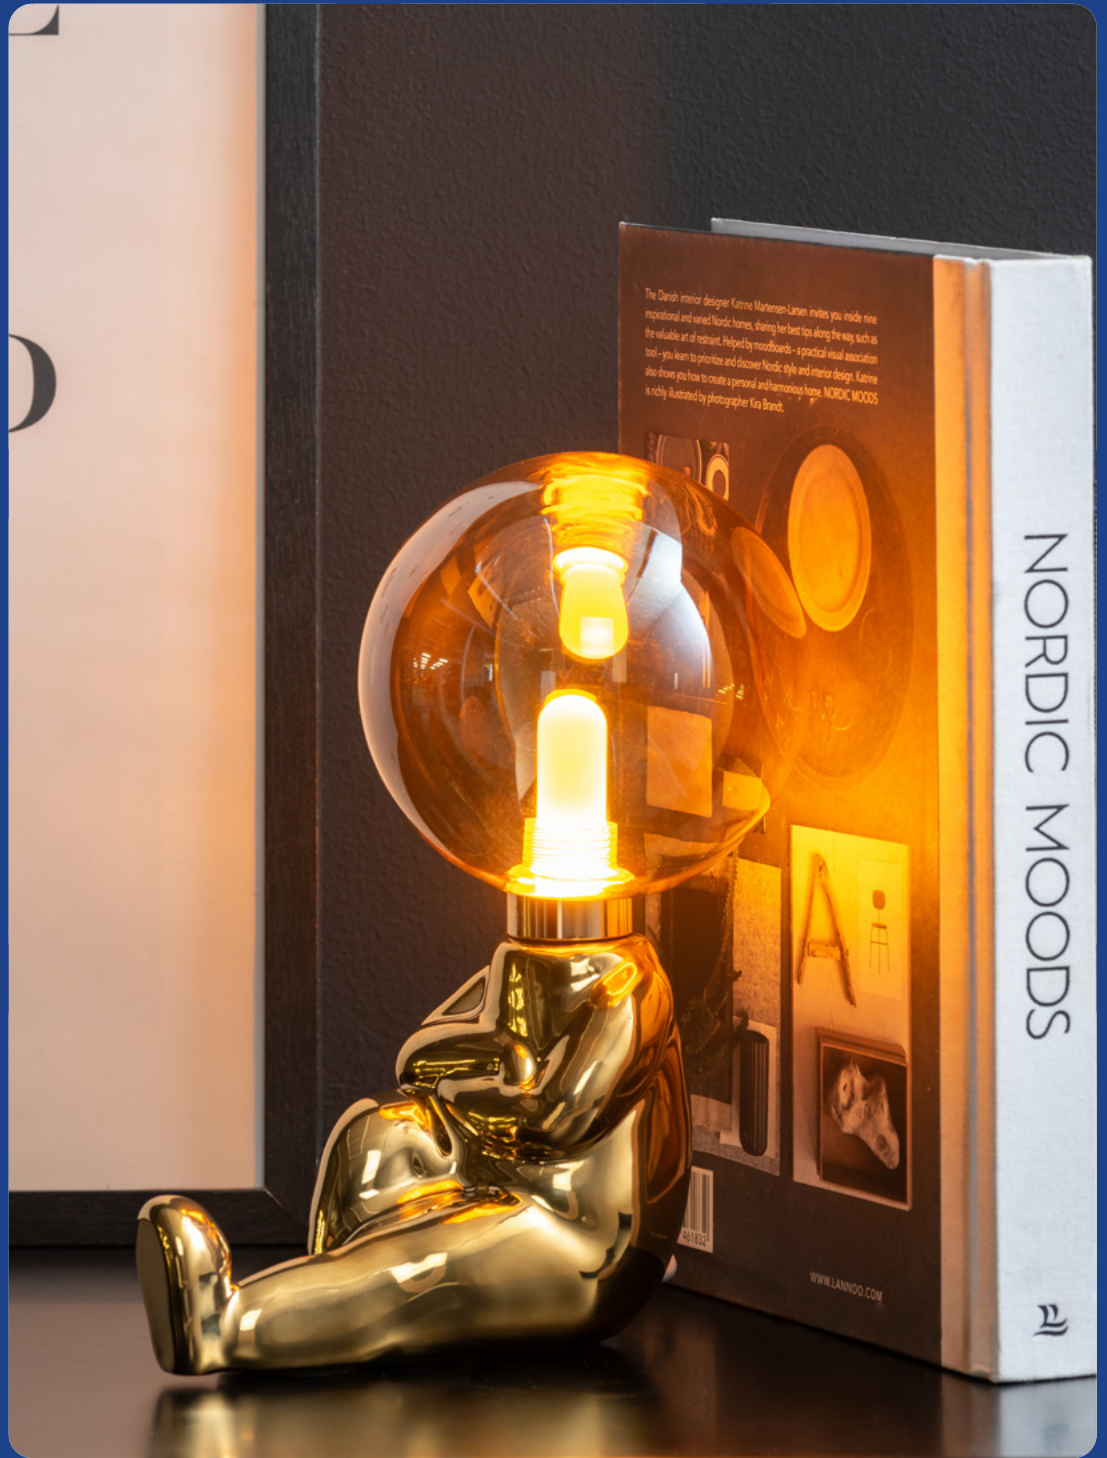

NEW Table lamp Joey LED
LM2074GD

Quantity: 4
Material: Ceramic - Colour: Gold plated
H. 22,5cm W. 12cm L. 16,5cm 4W
Cable length: 120cm - Colour: Black

NEW Table lamp Joey LED
LM2074BK

Quantity: 4
Material: Ceramic - Colour: Black plated
H. 22,5cm W. 12cm L. 16,5cm 4W
Cable length: 120cm - Colour: Black

NEW Table lamp Joey LED
LM2074CH

Quantity: 4
Material: Ceramic - Colour: Chrome plated
H. 22,5cm W. 12cm L. 16,5cm 4W
Cable length: 120cm - Colour: Black

NEW Table lamp Ross LED
LM2075GD

Quantity: 4
Material: Ceramic - Colour: Gold plated
H. 27cm D. 12cm L. 12cm 4W
Cable length: 120cm - Colour: Black

NEW Table lamp Ross LED
LM2075CH

Quantity: 4
Material: Ceramic - Colour: Chrome plated
H. 27cm D. 12cm L. 12cm 4W
Cable length: 120cm - Colour: Black

NEW Table lamp Ross LED
LM2075BK

Quantity: 4
Material: Ceramic - Colour: Black plated
H. 27cm D. 12cm L. 12cm 4W
Cable length: 120cm - Colour: Black