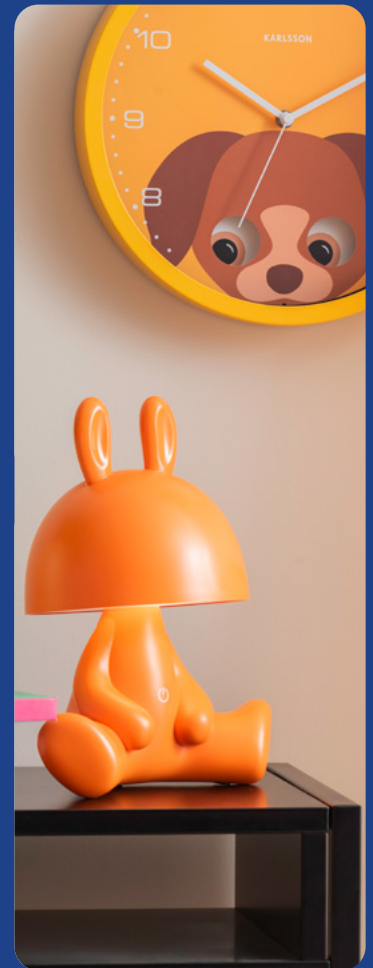

**Table Lamp Bear LED
LM2192BL**

Quantity: 2
Material: ABS - Colour: Light blue
H. 27cm W. 17cm L. 22cm

Incl. USB cable | 8 hours on full charge

**Table Lamp Deer LED
LM2191OR**

Quantity: 2
Material: ABS - Colour: Matt orange
H. 27cm W. 17cm L. 22cm

Incl. USB cable | 8 hours on full charge

**Table Lamp Bunny LED
LM2190PI**

Quantity: 2
Material: ABS - Colour: Soft pink
H. 27cm W. 17cm L. 22cm

Incl. USB cable | 8 hours on full charge

**Table Lamp Bear LED
LM2192WH**

Quantity: 2
Material: ABS - Colour: White
H. 27cm W. 17cm L. 22cm

Incl. USB cable | 8 hours on full charge

**Table Lamp Deer LED
LM2191WH**

Quantity: 2
Material: ABS - Colour: White
H. 27cm W. 17cm L. 22cm

Incl. USB cable | 8 hours on full charge

**Table Lamp Bunny LED
LM2190WH**

Quantity: 2
Material: ABS - Colour: White
H. 27cm W. 17cm L. 22cm

Incl. USB cable | 8 hours on full charge

**Table Lamp Glass Vintage
LM1978WH**

Quantity: 4
Material: Glass - Colour: Milky white
ø 16cm H. 18cm - Excl. 1x E14, 25W
Cable length: 150cm - Colour: White

**Table Lamp Classic Glass
LM1977WH**

Quantity: 3
Material: Glass - Colour: Milky white
ø 16cm H. 25cm - Excl. 1x E14, 25W
Cable length: 150cm - Colour: White

**Table Lamp Classic Glass
LM1977CH**

Quantity: 3
Material: Glass - Colour: Chrome
ø 16cm H. 25cm - Excl. 1x E14, 25W
Cable length: 150cm - Colour: Black

**Table Lamp Classic LED
LM2067CH**

Quantity: 3
Material: Glass - Colour: Chrome
ø 16,5cm H. 25,5cm

Excl. 2x AAA batteries

**Table Lamp Glass Vintage
LM1978BR**

Quantity: 4
Material: Glass - Colour: Amber brown
ø 16cm H. 18cm - Excl. 1x E14, 25W
Cable length: 150cm - Colour: Black

**Table Lamp Glass Bell
LM1979DB**

Quantity: 4
Material: Glass - Colour: Chocolate brown
ø 16cm H. 30cm - Excl. 1x E27, 25W
Cable length: 150cm - Colour: Black

**Table Lamp Glass Bell
LM1979BR**

Quantity: 4
Material: Glass - Colour: Amber brown
ø 16cm H. 30cm - Excl. 1x E27, 25W
Cable length: 150cm - Colour: Black

**Table Lamp Glass Bell
LM1979CL**

Quantity: 4
Material: Glass - Colour: Clear
ø 16cm H. 30cm - Excl. 1x E27, 25W
Cable length: 150cm - Colour: Black