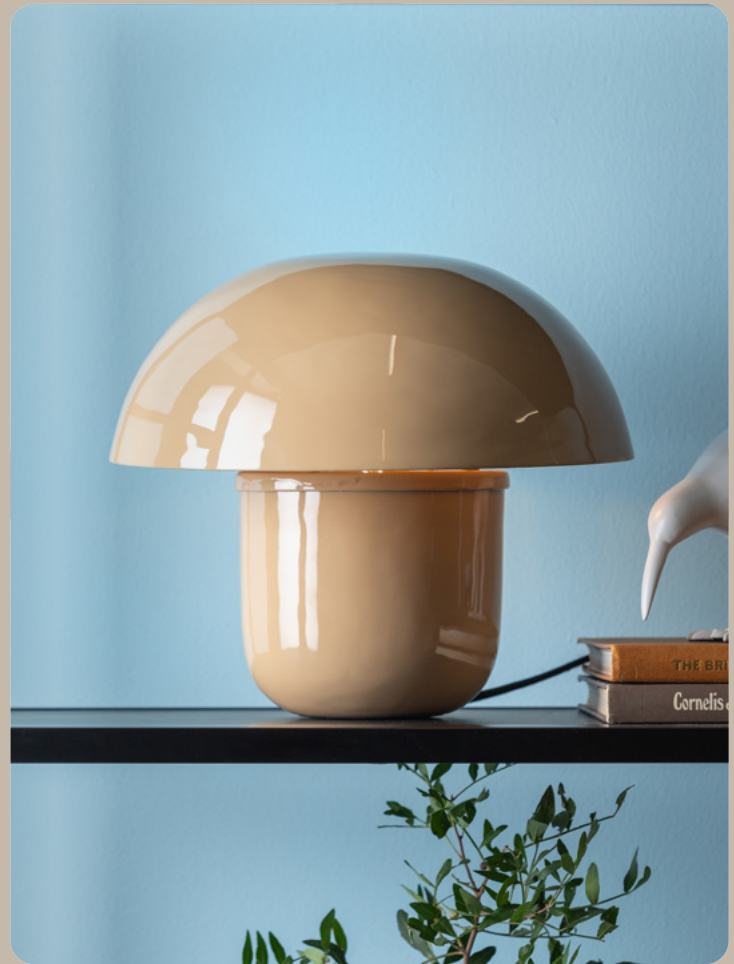

**Table Lamp Fat Mushroom
LM2124WH**

Quantity: 2
Material: Iron - Colour: White
H. 25cm ø 29cm - Excl. 1x E14, 15W
Cable length: 180cm - Colour: Black

**Table Lamp Fat Mushroom
LM2124LB**

Quantity: 2
Material: Iron - Colour: Soft brown
H. 25cm ø 29cm - Excl. 1x E14, 15W
Cable length: 180cm - Colour: Black

**Table Lamp Fat Mushroom
LM2124WG**

Quantity: 2
Material: Iron - Colour: Warm grey
H. 25cm ø 29cm - Excl. 1x E14, 15W
Cable length: 180cm - Colour: Black

**Table Lamp Fat Mushroom
LM2124BL**

Quantity: 2
Material: Iron - Colour: Misty blue
H. 25cm ø 29cm - Excl. 1x E14, 15W
Cable length: 180cm - Colour: Black

**Table Lamp Fat Mushroom
LM2124BK**

Quantity: 2
Material: Iron - Colour: Black
H. 25cm ø 29cm - Excl. 1x E14, 15W
Cable length: 180cm - Colour: Black

**Table Lamp Fat Mushroom
LM2124GR**

Quantity: 2
Material: Iron - Colour: Jungle green
H. 25cm ø 29cm - Excl. 1x E14, 15W
Cable length: 180cm - Colour: Black

**Table Lamp Fat Mushroom
LM2124RD**

Quantity: 2
Material: Iron - Colour: Red ochre
H. 25cm ø 29cm - Excl. 1x E14, 15W
Cable length: 180cm - Colour: Black

**Table Lamp Fat Mushroom
LM2124YE**

Quantity: 2
Material: Iron - Colour: Honey yellow
H. 25cm ø 29cm - Excl. 1x E14, 15W
Cable length: 180cm - Colour: Black