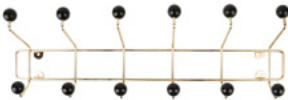

Hat Rack Saturnus XL

PT2952

Quantity: 4

Material: Metal- Colour: Gold

H. 15cm W. 54cm D. 10cm