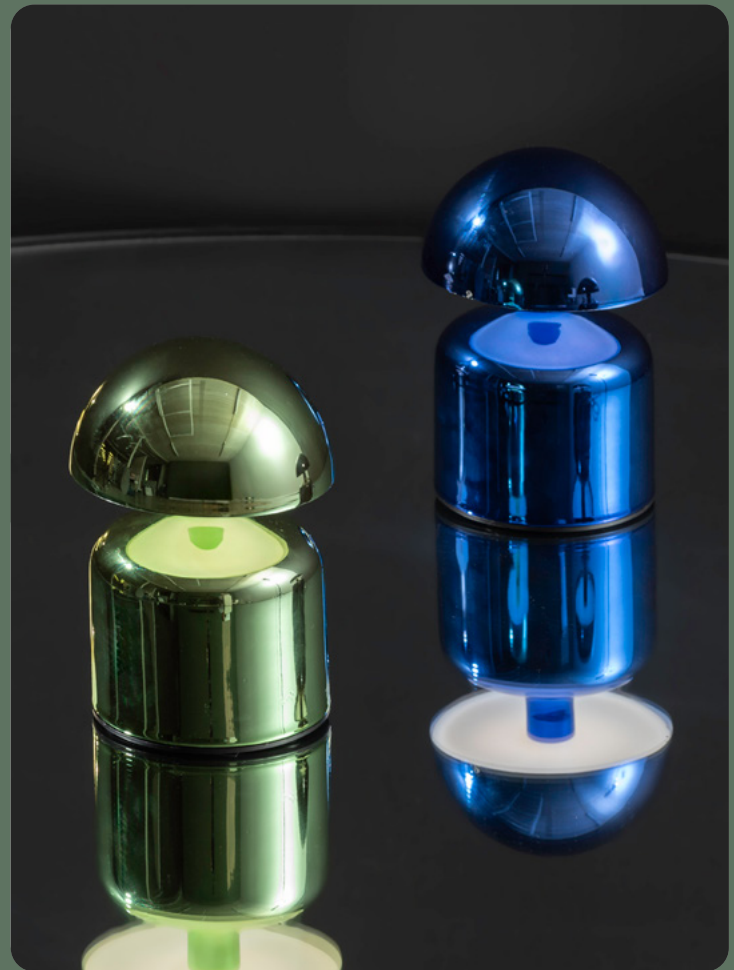

**Table Lamp Impetu LED
LM2114BK**

Quantity: 4
Material: Iron - Colour: Black
ø 10cm H. 15cm 2W

incl. USB cable | 6 hours on full charge

**Table Lamp Impetu LED
LM2114WH**

Quantity: 4
Material: Iron - Colour: Matt white
ø 10cm H. 15cm 2W

incl. USB cable | 6 hours on full charge

**Table Lamp Impetu LED
LM2114SI**

Quantity: 4
Material: Iron - Colour: Nickel
ø 10cm H. 15cm W. 10cm 2W

incl. USB cable | 6 hours on full charge

**Table Lamp Impetu LED
LM2114GD**

Quantity: 4
Material: Iron - Colour: Brushed gold
ø 10cm H. 15cm 2W

incl. USB cable | 6 hours on full charge

**NEW Table lamp Impetu LED
LM2226BK**

Quantity: 4
Material: Iron - Colour: Black plated
ø 10cm H. 14cm 2W

incl. USB cable | 6 hours on full charge

**NEW Table lamp Impetu LED
LM2226WH**

Quantity: 4
Material: Iron - Colour: White plated
ø 10cm H. 14cm 2W

incl. USB cable | 6 hours on full charge

**NEW Table lamp Impetu LED
LM2226DG**

Quantity: 4
Material: Iron - Colour: Dark green plated
ø 10cm H. 14cm 2W

incl. USB cable | 6 hours on full charge

*THE LAMPS ON THESE
PAGES ARE RECHARGEABLE
LED LAMPS. THEY ARE
COMPLETELY CORDLESS
THANKS TO THEIR LED
FUNCTION.*

**NEW Table lamp Impetu LED
LM2226GD**

Quantity: 4
Material: Iron - Colour: Gold plated
ø 10cm H. 14cm 2W

incl. USB cable | 6 hours on full charge

**NEW Table lamp Impetu LED
LM2226GM**

Quantity: 4
Material: Iron - Colour: Gun metal plated
ø 10cm H. 14cm 2W

incl. USB cable | 6 hours on full charge

**NEW Table lamp Impetu LED
LM2226PI**

Quantity: 4
Material: Iron - Colour: Dark pink plated
ø 10cm H. 14cm 2W

incl. USB cable | 6 hours on full charge

**NEW Table lamp Impetu LED
LM2226BL**

Quantity: 4
Material: Iron - Colour: Dark blue plated
ø 10cm H. 14cm 2W

incl. USB cable | 6 hours on full charge