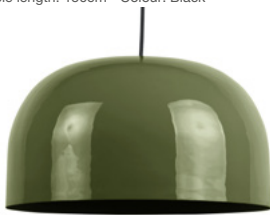

NEW Pendant Lamp Dome
LM2200GR

Quantity: 2
Material: Iron - Colour: Jungle green
ø 40cm H. 23cm - Excl. 1x E27, 15W
Cable length: 150cm - Colour: Black