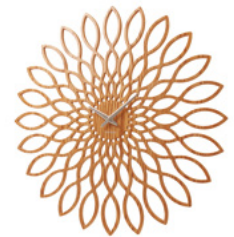

**Wall Clock Sunflower
KA5394**

Quantity: 3
Material: MDF - Colour: Wood
ø 60cm D. 4cm
Excl. 1x AA battery