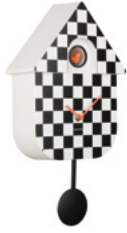

NEW Wall Clock Modern Cuckoo

Metallic
KA5867GD

Quantity: 3

Material: ABS - Colour: Metallic gold
H. 41cm W. 21,5cm D. 8,5cm
Excl. 3x AA battery

**Wall Clock Modern Cuckoo Checker
KA5968BK**

Quantity: 3
Material: ABS - Colour: Black
H. 41cm W. 21,5cm D. 8,5cm
Excl. 3x AA battery