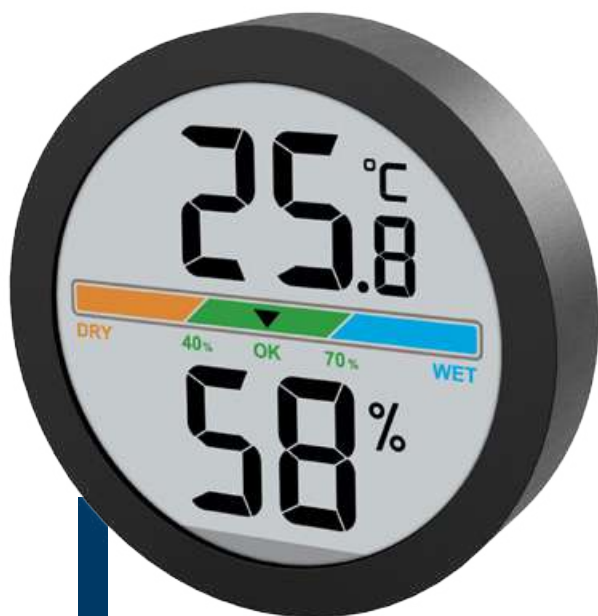

TERMOMETRO/IGROMETRO
THERMOMETER/HYGROMETER

TERMOMETRO E
IGROMETRO

JD9041-CF
dim. ø cm. 6x1,5

Termometro ed Igrometro digitale. Registrazione dei valori massimi e minimi di temperatura ed umidità.

Indicazione grafica del livello di umidità dell'ambiente. Possibilità di applicazione a parete, su superficie metallica tramite magnete e da appoggio su superficie. Batteria CR2032 inclusa.

Digital Thermometer and Hygrometer. Registration of Maximum and Minimum temperature and humidity. **Comfort level indication. Wall, Magnet or Table Standing**

Conf. 3 pezzi