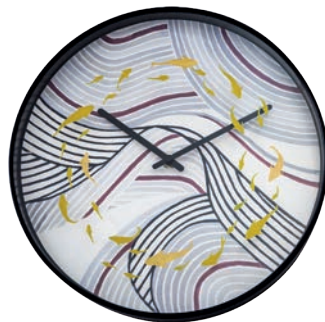

Pond • 3312

Designer: WENergy
30 cm Ø • Plastic • Blue

Koi • 3313

Designer: WENergy
30 cm Ø • Plastic • Grey

The patterns are printed on double layers (on dial and on glass lens)