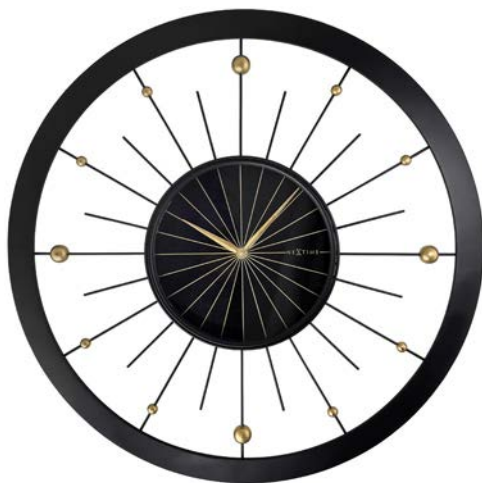

## Orbit

With Renaissance-inspired golden details in a celestial pattern, this large 90cm and 60cm metal clock brings a sense of mystery and imagination to your space, creating a stunning focal point on any wall.