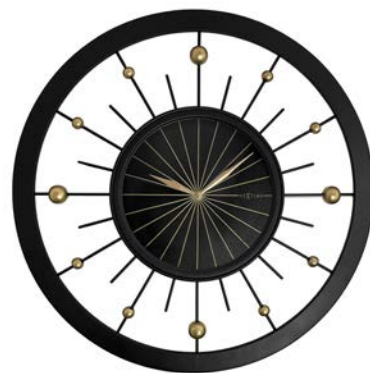

Orbit • 3327GO

60 cm Ø • Metal
Black / Gold