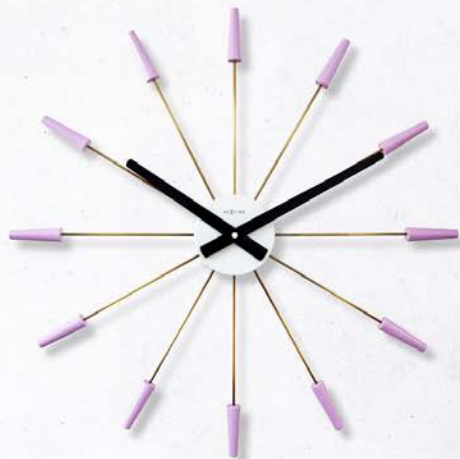

## Plug-Inn

Plug-Inn is our all time best-seller design. The combination of the plugs, metal case and spokes makes it a beautiful collectible item. Designed by Frits Vink, the 58cm silent wall clocks come in different chic colours. You will certainly find one that fits your interior!