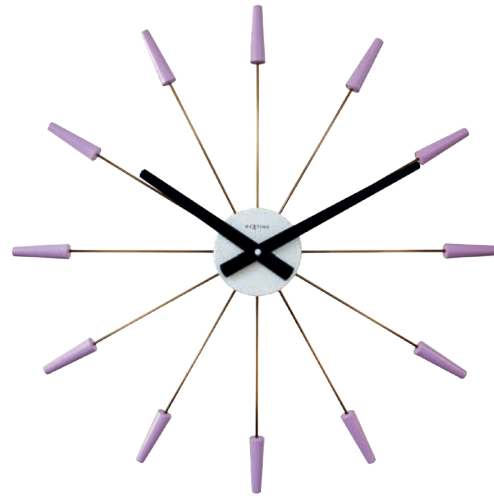

## Plug-Inn

Plug-Inn is our all time best-seller design. The combination of the plugs, metal case and spokes makes it a beautiful collectible item. Designed by Frits Vink, the 58cm silent wall clocks come in different chic colours. You will certainly find one that fits your interior!