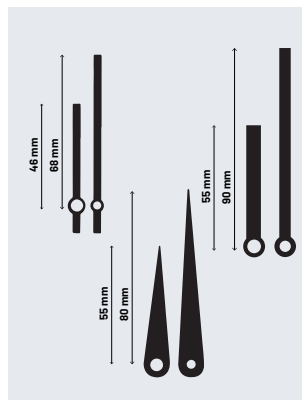

Hands + Movement Set PHSET1S

Hands: 3 sets of small hands
Movement type: Sweep
Shaft length: 14.5 mm
Size: 56.7 x 56 x 16 mm