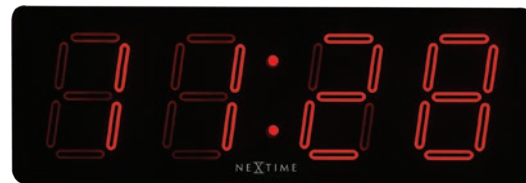

### World Time Digit • 2897

Wall clock • 55 x 38 cm • Aluminium • Glass  
Includes Daylight Saving Setting!