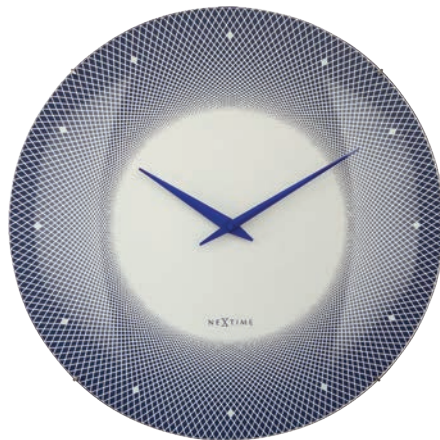

Deep 50 • 3315BL
Designer: Studio So-Lo
50 cm Ø • Dome • Glass • Blue