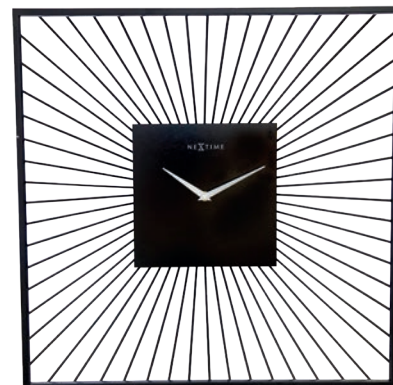

# Vasco

Combination of architecture and timepiece to make your wall clock a centrepiece in your home.

**Vasco Round • 3536G0 \***

80 cm Ø • Metal • Gold

**Vasco Square • 3303ZW**

45 x 45 x 15 cm • Metal • Black