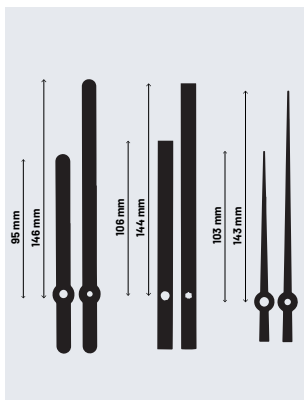

Hands + Movement Set PHSET2M

Hands: 3 sets of medium hands
Movement type: Sweep
Shaft length: 14.5 mm
Size: 56.7 x 56 x 16 mm