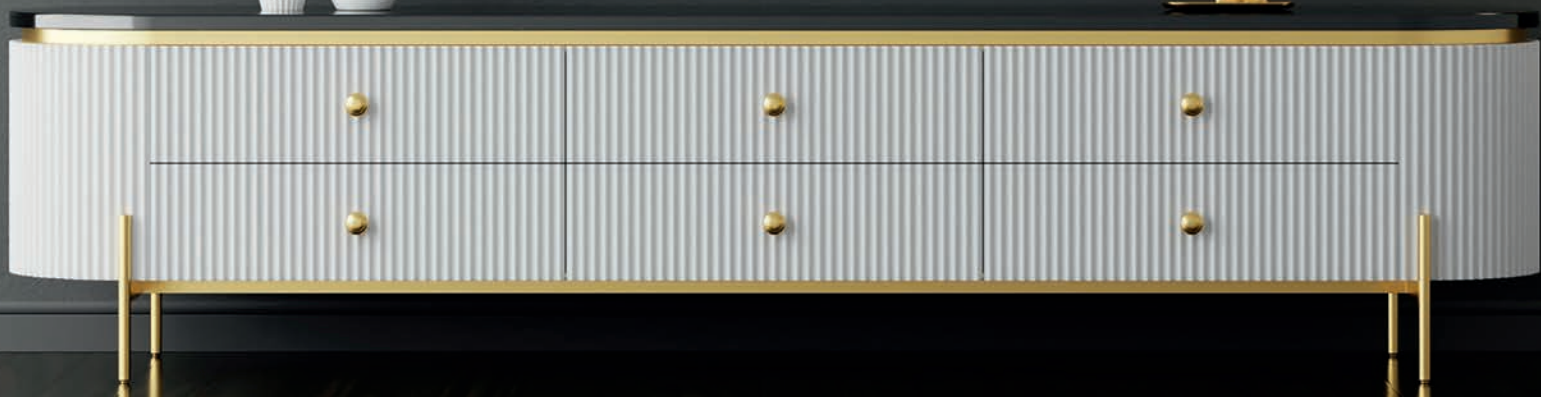

# Vasco

Combination of architecture and timepiece to make your wall clock a centrepiece in your home.

**Vasco Round • 3536G0 \***

80 cm Ø • Metal • Gold

**Vasco Square • 3303ZW**

45 x 45 x 15 cm • Metal • Black