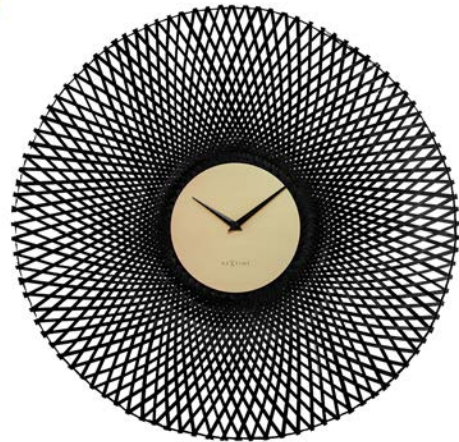

Vortex • 3325ZW

60 cm Ø • Bamboo
Black