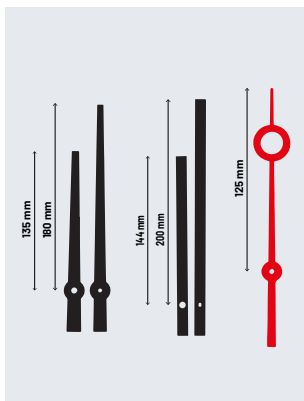

NeXtime clock hands and movement set

Each set contains: Movement + Hands + Metal hanger + Rubber ring + Washer + Center nut + Second cap

Hands + Movement Set PHSET4XL

Hands: 2 sets of extra large hands + 1 second hand
Movement type: Sweep
Shaft length: 14.5 mm
Size: 56.7 x 56 x 16 mm