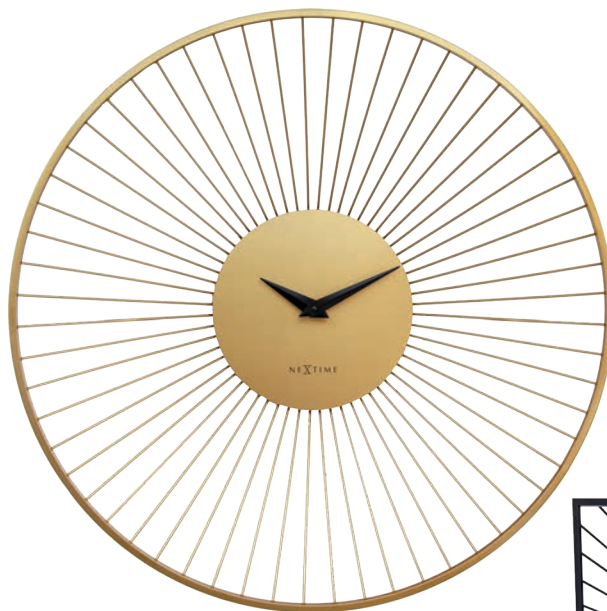

# Vasco

Combination of architecture and timepiece to make your wall clock a centrepiece in your home.

**Vasco Round • 3536G0 \***

80 cm Ø • Metal • Gold

**Vasco Square • 3303ZW**

45 x 45 x 15 cm • Metal • Black