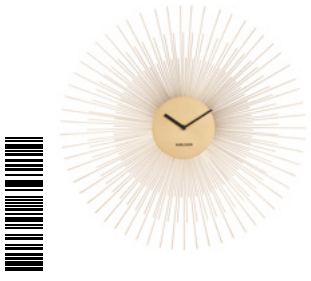

**Wall Clock Peony Large
KA5818GD**

Quantity: 2
Material: Steel - Colour: Gold
ø 60cm D, 3,5cm
Excl. 1x AA battery