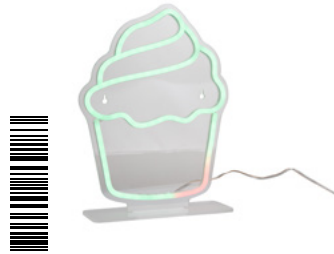

**Neon Light Colour Changing Cupcake LM2269MC** NEW  
 Quantity: 2  
 Material: Polystyrene - Colour: Multicolor  
 H. 29,3cm W. 21,7cm 5W  
 Cable length: 180cm  
 USB  
 Colour changing light

**Neon Light Cocktail LM22471MC** NEW  
 Quantity: 2  
 Material: Polystyrene - Colour: Multicolor  
 H. 30cm W. 21,1cm 5W  
 Cable length: 180cm  
 USB