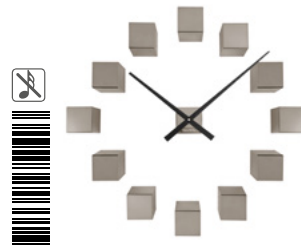

Wall Clock DIY Cubic Metallic
KA5974GY

Quantity: 3
Material: ABS - Colour: Metallic dark grey
ø 40cm D. 5,5cm
Excl. 1x AA battery