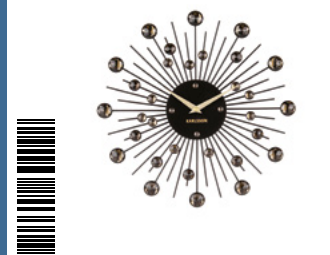

**Wall Clock Sunburst Medium
KA4860BK**

Quantity: 2
Material: Steel - Colour: Black
ø 30cm D, 4cm
Excl. 1x AA battery