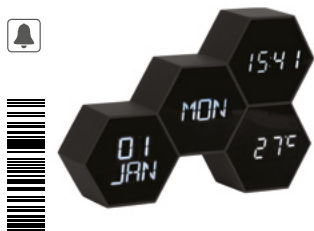

**Alarm Clock Audaz**  
KA6040WH

Quantity: 4  
Material: ABS - Colour: White  
H. 6,5cm D. 2,8cm W. 14cm  
Incl. USB cable  
Excl. back up battery 3X AAA

**Alarm Clock Six In The Mix**  
KA5805BK

Quantity: 3  
Material: ABS - Colour: Black  
H. 12cm W. 17,5cm D. 4,5cm  
Incl. USB cable  
Excl. back up battery 3X AAA  
Designer: Gijs v.d. Beucken