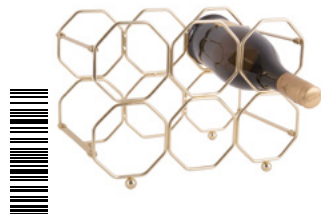

**Wine Rack Honeycomb  
PT3474GY**

Quantity: 3  
Material: Iron - Colour: Smokey grey  
D. 16,5cm H. 22cm W. 31cm  
Polybag

**Wine Rack Honeycomb  
PT3474GD**

Quantity: 3  
Material: Iron - Colour: Gold  
D. 16,5cm H. 22cm W. 31cm  
Polybag