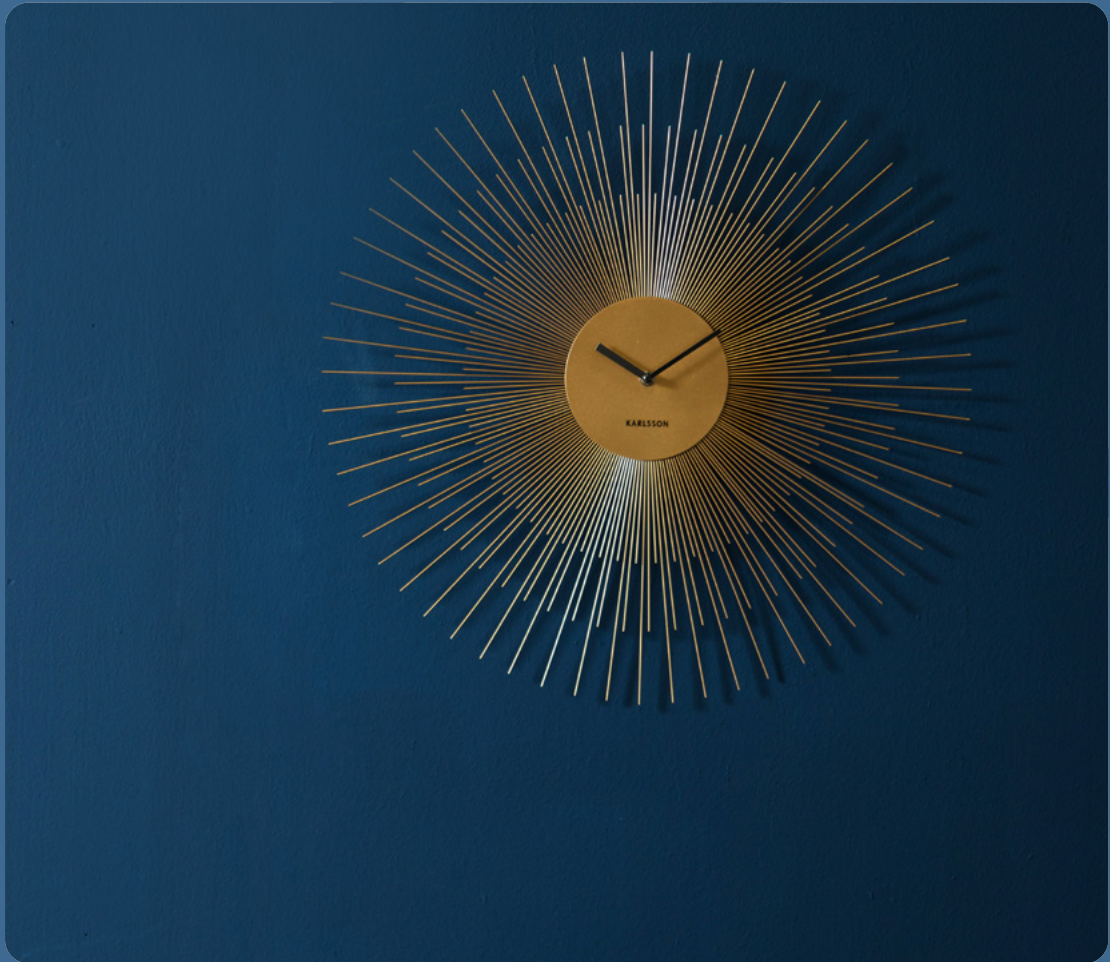

**Wall Clock Sunburst Medium
KA4860BK**

Quantity: 2
Material: Steel - Colour: Black
ø 30cm D, 4cm
Excl. 1x AA battery