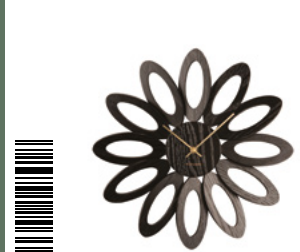

**Wall Clock Fiore
KA5891BK**

Quantity: 3
Material: Wood veneer - Colour: Black
ø 40cm D. 4cm
Excl. 1x AA battery