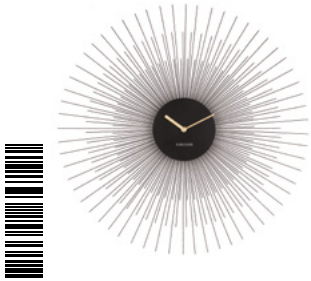

**Wall Clock Peony Large
KA5818BK**

Quantity: 2
Material: Steel - Colour: Black
ø 60cm D, 3,5cm
Excl. 1x AA battery