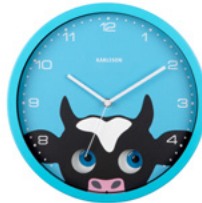

**Wall Clock Peekaboo Cow
KA5997BL**

Quantity: 3
Material: Iron - Colour: Blue
ø 30,8cm D. 4,5cm
Excl. 1x AA battery
Designer: Boxtel & Buijs