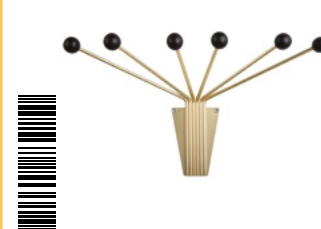

Hat Rack Neptune Gold w. Black Balls
Large
PT4008BK

Quantity: 3
Material: Iron - Colour: Black
H. 11,5cm W. 22cm W. 52cm
Designer: Boxtel & Buijs
6 hooks