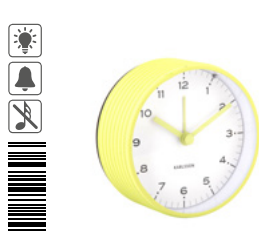

**Alarm Clock Circus Rings
KA6010GR**

Quantity: 4
Material: Iron - Colour: Matcha green
ø 9cm D. 3,8cm
Excl. 1x AA battery