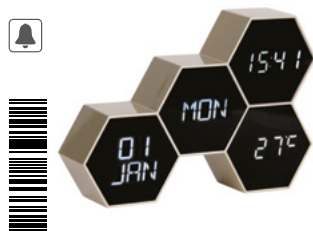

Alarm Clock Six In The Mix
KA5805GD

Quantity: 3
Material: ABS - Colour: Gold painted
H. 12cm W. 17,5cm D. 4,5cm
Incl. USB cable
Excl. back up battery 3X AAA
Designer: Gijs v.d. Beucken