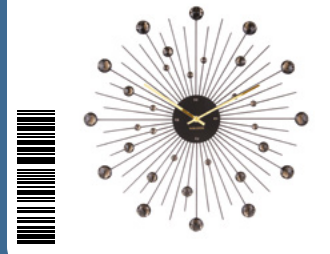

**Wall Clock Sunburst Large
KA4859BK**

Quantity: 2
Material: Steel - Colour: Black
ø 50cm D, 4cm
Excl. 1x AA battery