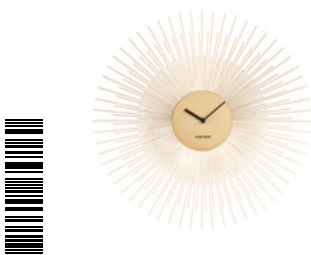

**Wall Clock Peony
KA5817GD**

Quantity: 3
Material: Steel - Colour: Gold
ø 45cm D, 3,5cm
Excl. 1x AA battery